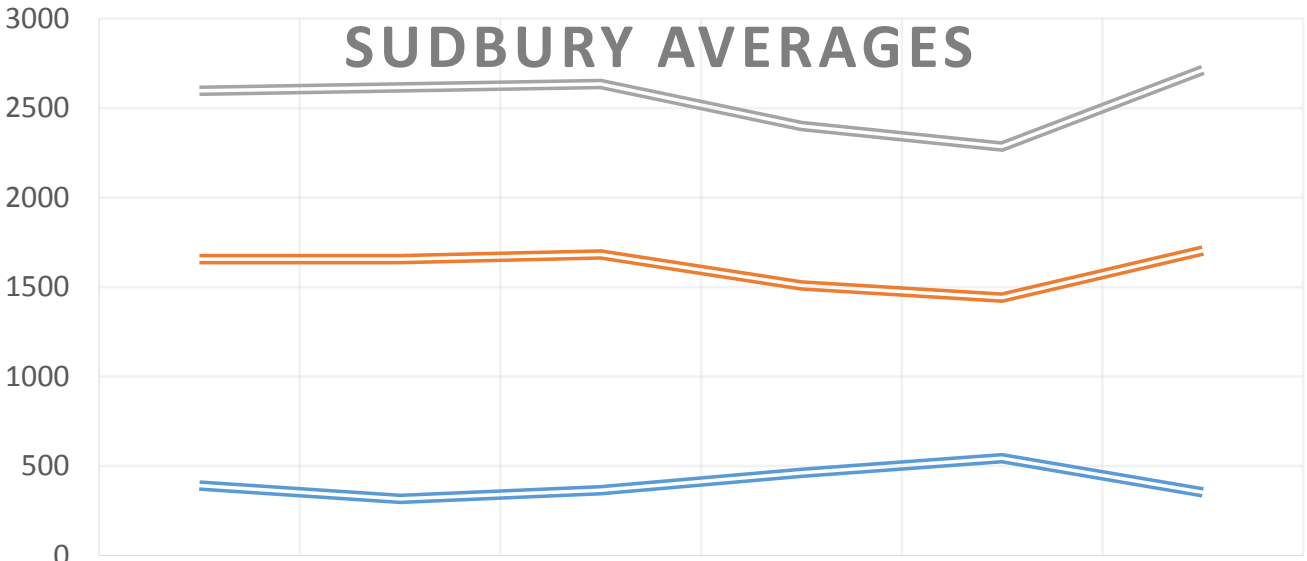

SUDBURY AVERAGES

— Precipitation (mm)

— Growing Degree Days

— Crop Heat Units